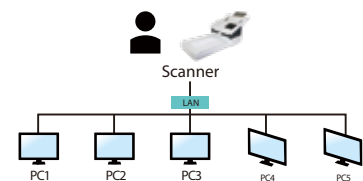

Paper Protection Technology

The advanced Paper protection technology protects valuable paper from being wrinkled or torn by halting the scan process once a skewed page is detected.

Color, and graphical LCD display

The AD345FWN is easy to use through the LCD display and buttons on the panel. By selecting your destination and pressing the "Scan" button, the scan can be done and the scanned image can be sent to your specified destination application such as e-mail, printer, or your favorable image-editing software application. Up to nine frequently used scan settings and destinations can be preset for different scanning needs.

A Wired Network Scanner

After connecting to the LAN through the ethernet cable, install Avision's Network setup tool - Virtual Scanner Link software to find and connect the scanner on the LAN. Then you can start a scan either from your computer directly on the scanner's button. What is best, the network scanner allows you to switch to other computers in the LAN, users in the LAN can really enjoy the scan and collect the image on their own computers!