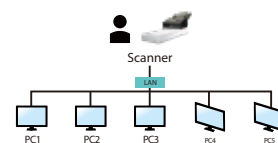

### A Duplex Scanner Suited for Document and Cards

Thanks to the advanced straight paper path and image processing technology, mixed batches of documents with varies sizes and weights can be scanned, appropriately cropped, deskewed, and ready to use. Scan size accepts paper from receipts 50 x 50 mm (2 x 2 in.) to business document 242 x 356 mm (9.5 x 14 in.). The auto document feeder is also robust enough to feed paper up to 413 g/m<sup>2</sup> (110 lb.) and embossed hard cards such as ID cards, credit cards, driver's license, and health insurance card up to 1.25 mm thick.

### Color, and Graphical LCD Display

The AD370FN is easy to use through the LCD display and buttons on the panel. By selecting your destination and pressing the "Scan" button, the scan can be done and the scanned image can be sent to your specified destination application such as e-mail, printer, or your favorable image-editing software application. Up to nine frequently used scan settings and destinations can be preset for different scanning needs.

### A Wired Network Scanner

After connecting to the LAN through the ethernet cable, install Avison's Network setup tool - Virtual Scanner Link software to find and connect the scanner on the LAN. Then you can start a scan either from your computer directly on the scanner's button. What is best, the network scanner allows you to switch to other computers in the LAN, users in the LAN can really enjoy the scan and collect the image on their own computers!