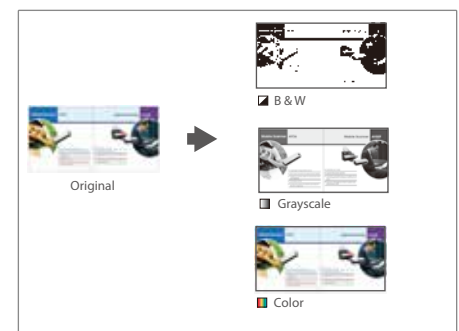

### What we have bundled

The Avision FB25 scanner comes with TWAIN, WIA driver and is also bundled with full version of exclusive Nuance PaperPort SE14.

### Advanced TWAIN Driver

Avision's easy-to-use TWAIN driver provides various useful features such as auto color detection, color matching, to enhance your image quality and improve your productivity.

### Multi-stream

Scan one image and show 2~3 images in different image modes in one time.