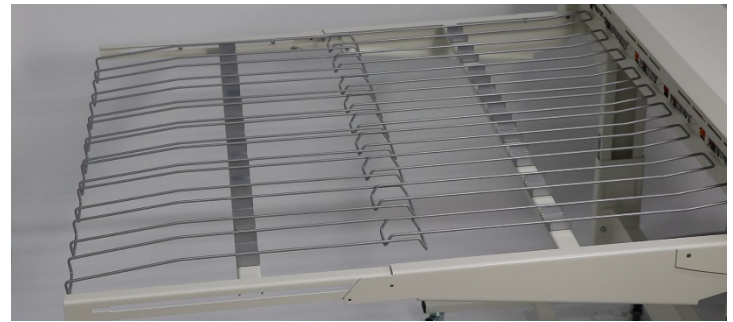

The WT44STACK-1000 stacks up to 200 44" wide documents of a wide variety of media accurately and precisely. From newspapers to heavy bond material, the stacker holds it all.

The WT44STACK-1000 works seamlessly with any WideTEK scanner, even the WideTEK 36DS double sided scanner. As soon as the document leaves the scanner, a sensor is activated, and the stacker gently pulls out the document from the scanner. The stacker automatically adjusts to the scanning speed and needs no further adjustments.

Features of the WT44STACK-1000

- Precisely stacks up to 200 documents up to 44" wide and 67" long.
- Supports multiple media from newspaper to heavy bond.
- Automatically adjusts to the speed of the scanner.
- Doubles productivity and preserves delicate documents.
- Heavy duty, all metal design - Made in Germany.

Improve productivity immediately and carefully handle almost any quality large format documents with the WT44STACK-1000

TECHNICAL DATA

Paper Width	up to 1118 mm (44 inch)
Paper Length	up to 1700 mm (67 inch)
Stacking Capacity	up to 200 sheets (80 g/m ²)
Paper Entry Height	660 - 1170 mm (26 - 46 inch)
Dimensions	(H x W x D) 710 - 1220 x 1350 x 970 – 1515 mm (28 - 48 x 53 x 38 - 60 inch)
Weight	66 kg / 146lbs.
Electrical Connection	90 – 240 V AC, 47 – 63 Hz
Power Consumption	15VA operating
Operating Temperature	5 to 40 °C, 40 to 105 °F
Relative Humidity	20 to 80 % (non-condensing)
Noise	< 30 dB(A)